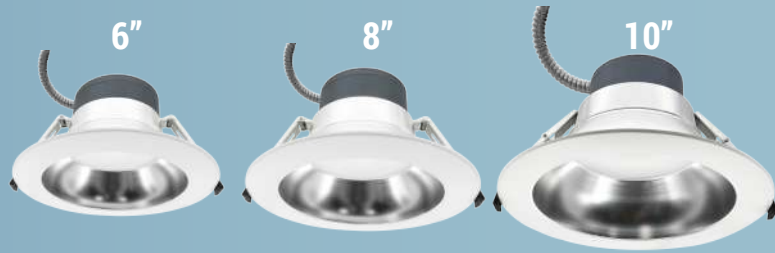

### DESCRIPTION

This commercial grade recessed downlight is 15 in 1, available in 3 wattages and 5 CCT tunable. 120-277V input voltage, 0-10V dimming. Wet-location and IC rated, ideal use for commercial complexes, hospitality, healthcare industry, schools, shopping centers, industrial areas and hotels. Available size: 6", 8", 10"

### FEATURES

- High luminous efficacy, up to 100LM/W
- High quality Aluminium shell with frosted PC diffuser
- Deep smooth trim design, make sure light more perfect, no glare.