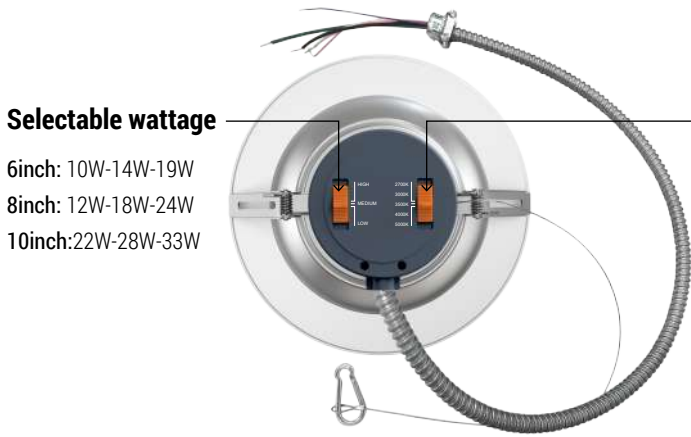

Catalog Number :   Project Name :   Note :   Date :   Type :

Selectable wattage

6inch: 10W-14W-19W
8inch: 12W-18W-24W
10inch: 22W-28W-33W

Selectable CCT

2700K
3000K
3500K
4000K
5000K