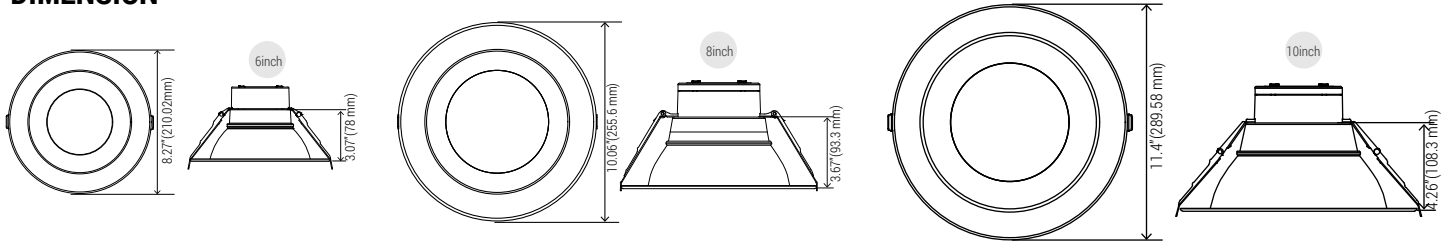

### LIGHTING SCHEMATIC

### ACCESSORIES

Hole cutout card

Wire nuts

### DIMENSION

SIZE	HOLE SIZE
6inch	6 19/64" (160mm)
8inch	8 5/64" (205mm)
10inch	8 31/32" (228mm)

RECOMMENDED DIMMER	
LUTRON	LEGRAND
RMJS-8T-DV-B	
Diva DVSTV	
MS-Z101-WH	RH4FBL3PW
DVSTV-WH	