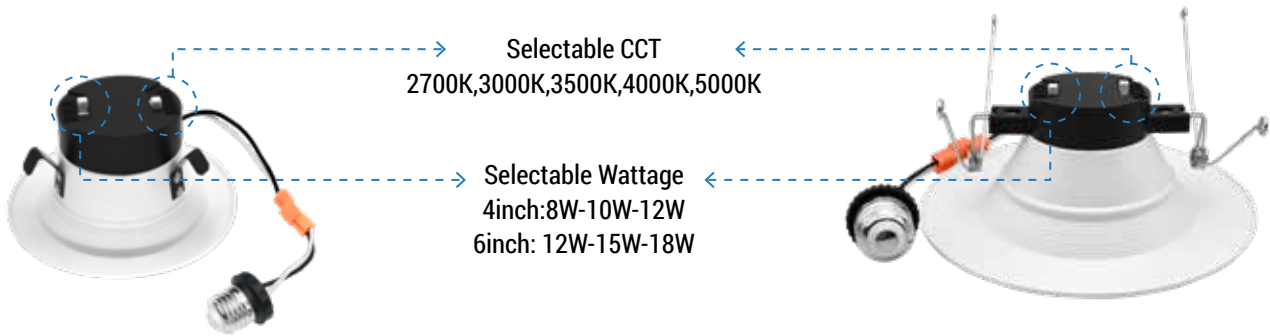

Catalog Number : Project Name : Note : Date : Type :

DESCRIPTION

PC driver housing and Aluminum reflector with architectural white finish.
Easy clip-in to existing can housing.
Features color tunable technology lets the user choose between 2700K, 3000K, 3500K, 4000K, or 5000K.
3 levels of adjustable wattage.
Damp-location rated, ideal for residential housings, hotels, corridors, home decoration, shopping malls, schools.
Available size: 4", 6"

INSTALLATION

Fit in 4, 5/6 inch compatible housing cans directly, no additional accessories are required.

DIMMING

Compatible with most triac dimmers to give user a smooth 100%-5% dimming to choose the desired brightness. Please check the recommended dimmer list in next page.

ELECTRICAL

This fixture is built with the highest quality 120V drivers, ensuring energy efficiency.

ENERGY SAVINGS

80% more energy savings than halogen lamps.

LISTING

ETL Listed. Energy Star. Title24.

Catalog Number: _____ Project Name: _____ Note: _____ Date: _____ Type: _____