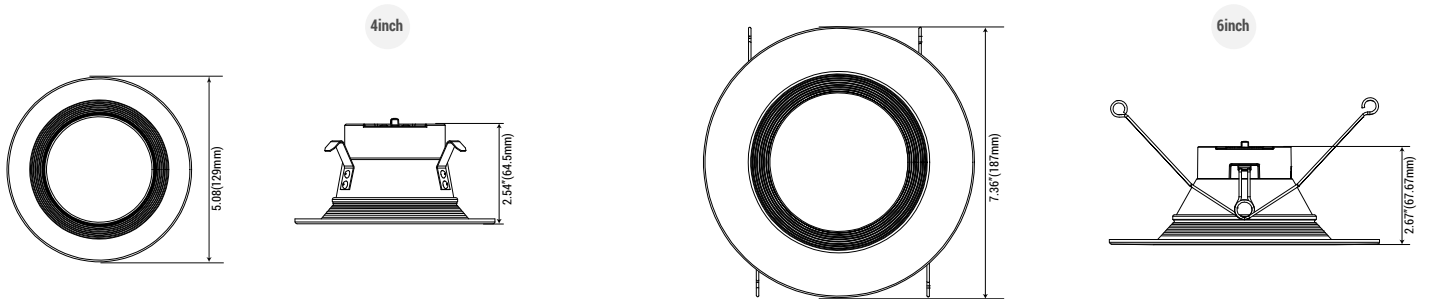

SIZE & DIMENSION

RECOMMENDED DIMMER

LUTRON				LEVITON	
TG-600PR-WH	TGCL-153PH-LA	SCL-153PH-WH	RNL06	6672	
S-600PR-WH	SLV-600P-AL	GT-600P	MSCL-OP153M	6674	PD-6WCL
CTCL-153PDH-WH	DV-600PR-WH	DVCL-153P	IPL06	DSL06	MACL-153M//MA-R