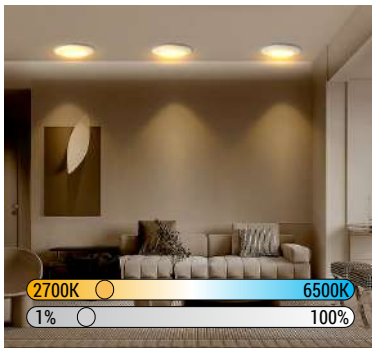

| | |
|-----------------|-----------------------------------|
| VOLTAGE | 120V |
| POWER FREQUENCY | 60Hz |
| POWER FACTOR | >0.9 |
| CCT | RGB+(2700K~6500K) |
| CRI | 90 |
| BEAM ANGLE | 120° |
| MATERIAL | PC+Iron |
| LIFESPAN | ≥50,000hours |
| OPERATING TEMP | (-4°F~ 122°F) -20~40 °C |
| DIMMABLE | Triac Dimming |
| RATING | Suitable for Wet Locations |
| WARRANTY | 5 year limited |

Color: Warm White+Cold White
Brightness can be adjusted from 1% to 100%.

Color: RGB
Brightness can be adjusted from 1% to 100%.

Work with Amazon Alexa / Google Home.

Timer function, setting lights on/off automatically.