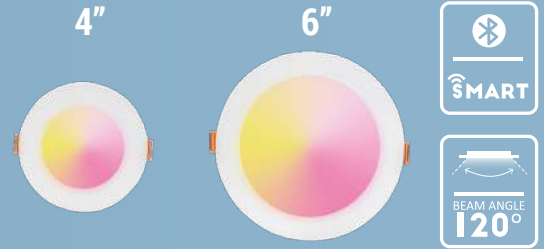

Catalog Number: Project Name: Note: Date: Type:

DESCRIPTION

Smart slim panel only 0.37" thickness.
 Support remotely control, when you go out and forget to turn off the lights, open your phone to easily turn off the lights.
 Support voice system control, free your hands and turn off lights easily in everywhere at home.
 Color: RGB+Warm White+Cold White
 Suitable for Wet Locations, perfect for new construction project: entrance, hallways, kitchens, bathrooms, closets, laundry, porches and garage work rooms and more.
 Available size: 4", 6"

BASED ON SAMPLE SETTING. ACTUAL LUMENS MAY VARY.

MODEL#	SIZE	WATTAGE	CCT	MAX LUMENS
4EJCT09SR-S	4inch	9W	6500K	630Lm
6EJCT13SR-S	6inch	13W	6500K	1100Lm

TECHNICAL SPECIFICATION

VOLTAGE	120V
POWER FREQUENCY	60Hz
POWER FACTOR	>0.9
CCT	RGB+(2700K~6500K)
CRI	80
BEAM ANGLE	120°
MATERIAL	AL+PS
LIFESPAN	≥50,000hours
OPERATING TEMP	(-4°F~ 113°F) -20~45 °C
DIMMABLE	Triac Dimming
RATING	Suitable for Wet Locations
WARRANTY	5 year limited

Multi preset scene modes and DIY scenes to fits any occasions.

DIMENSION

SIZE	A	B	C	D	E
4inch	Φ4.92"(125mm)	0.9"(22.88mm)	4.73"(120.1mm)	2.77"(70.4mm)	1.34"(34.1mm)
6inch	Φ6.69"(175mm)	0.9"(22.88mm)	4.73"(120.1mm)	2.77"(70.4mm)	1.34"(34.1mm)