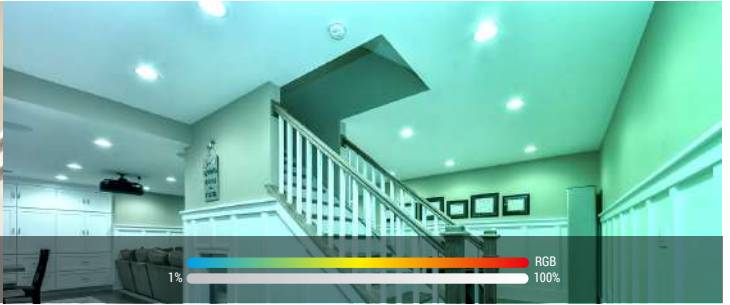

Color: Warm White+Cold White
Brightness can be adjusted from 1% to 100%.

Color: RGB
Brightness can be adjusted from 1% to 100%.

Control the light in groups.

Work with Amazon Alexa / Google Home.

Timer function, setting lights on/off automatically.