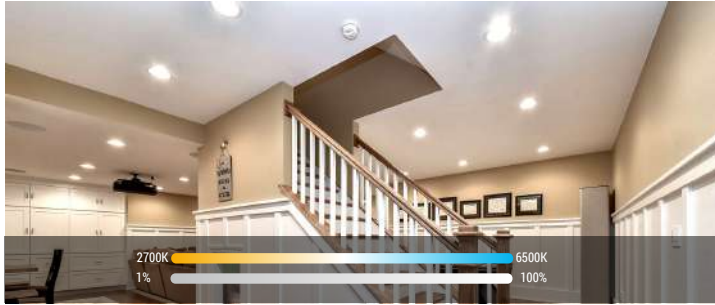

Catalog Number: Project Name: Note: Date: Type:

DESCRIPTION

Smart slim panel only 0.37" thickness.
 Support remotely control, when you go out and forget to turn off the lights, open your phone to easily turn off the lights.
 Support voice system control, free your hands and turn off lights easily in everywhere at home.
 Color: RGB+Warm White+Cold White
 Suitable for Wet Locations, perfect for new construction project: entrance, hallways, kitchens, bathrooms, closets, laundry, porches and garage work rooms and more.
 Available size: 4", 6"

Color: Warm White+Cold White
Brightness can be adjusted from 1% to 100%.

Color: RGB
Brightness can be adjusted from 1% to 100%.

Control the light in groups.

Work with Amazon Alexa / Google Home.

Timer function, setting lights on/off automatically.