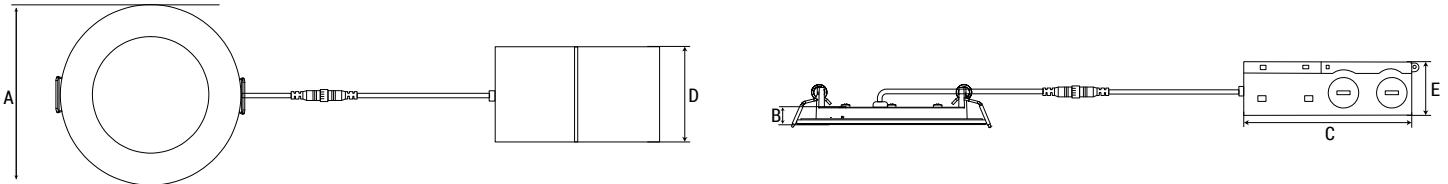

Multi preset scene modes and DIY scenes to fits any occasions.

DIMENSION

SIZE	A	B	C	D	E
4inch	Φ4.92"(125mm)	0.9"(22.88mm)	4.73"(120.1mm)	2.77"(70.4mm)	1.34"(34.1mm)
6inch	Φ6.69"(175mm)	0.9"(22.88mm)	4.73"(120.1mm)	2.77"(70.4mm)	1.34"(34.1mm)