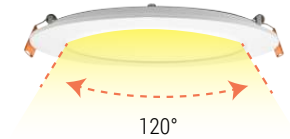

## LISTING

ETL Listed. Energy Star. Title24.

Catalog Number :      Project Name :      Note :      Date :      Type :

Easily flip the switch for desired CCT

Products view

Beam Angle 120°

## DIMENSION