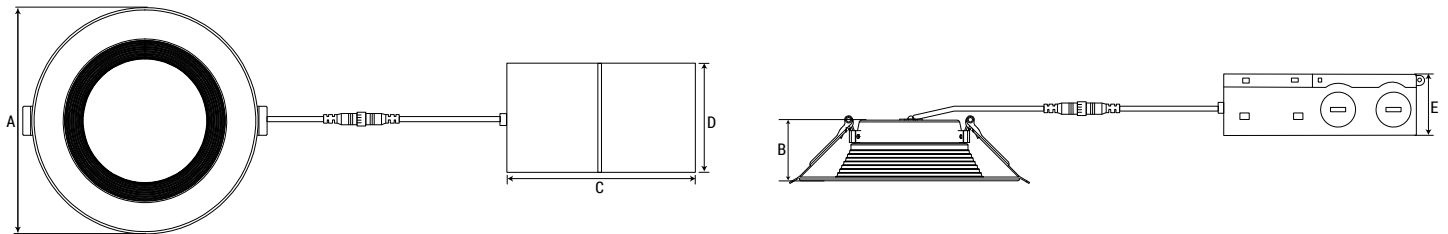

4inch & 6inch : Easily flip the switch for desired CCT

Products view

SIZE & DIMENSION

SIZE	A	B	C	D	E
4inch	Φ5.51"(140mm)	2.03"(51.6mm)	4.73"(120.1mm)	2.77"(70.4mm)	1.34"(34.1mm)
6inch	Φ7.36"(187.07mm)	2.03"(51.6mm)	4.73"(120.1mm)	2.77"(70.4mm)	1.34"(34.1mm)