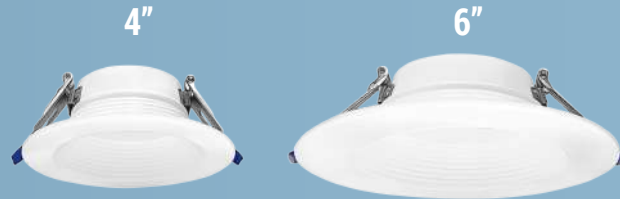

DESCRIPTION

Aluminum reflector with architectural white finish. Features color tunable technology lets the user choose between 2700K, 3000K, 3500K, 4000K, or 5000K. Wet-location rated, ideal for hotels, corridors, home decoration, shopping malls, schools. Available size: 4", 6"

BASED ON SAMPLE SETTING. ACTUAL LUMENS MAY VARY.

MODEL#	SIZE	WATTAGE	5CCT	LUMENS
KOK-4EJCT10LR05	4inch	10W	2700K	704Lm
			3000K	754Lm
			3500K	806Lm
			4000K	799Lm
			5000K	728Lm

MODEL#	SIZE	WATTAGE	5CCT	LUMENS
KOK-6EJCT15LR05	6inch	15W	2700K	1151Lm
			3000K	1254Lm
			3500K	1331Lm
			4000K	1326Lm
			5000K	1198Lm

FEATURES

- Emits evenly, without halo or shadows.
- Continuous dimming from 100% to 10% with many Triac Dimmers
- No need housing

INSTALLATION

No existing recessed housing or junction box required. Suitable for most new constructions. Install J-Box in ceiling beam, and insert light right into drywall opening.

4inch & 6inch : Easily flip the switch for desired CCT

Products view

SIZE & DIMENSION

SIZE	A	B	C	D	E
4inch	Φ5.51"(140mm)	2.03"(51.6mm)	4.73"(120.1mm)	2.77"(70.4mm)	1.34"(34.1mm)
6inch	Φ7.36"(187.07mm)	2.03"(51.6mm)	4.73"(120.1mm)	2.77"(70.4mm)	1.34"(34.1mm)