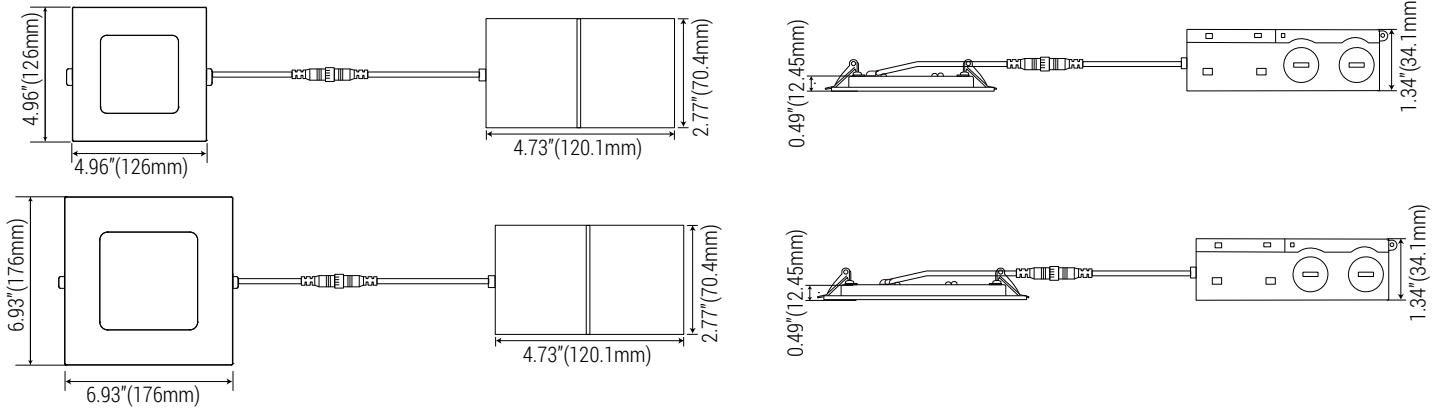

### LISTING

ETL Listed. Energy Star.

**4inch&6inch:** Easily flip the switch for desired CCT

Products view

### DIMENSION & HOLE SIZE

SIZE	HOLE SIZE
4inch	4 21/64"(110mm)
6inch	6 19/64"(160mm)