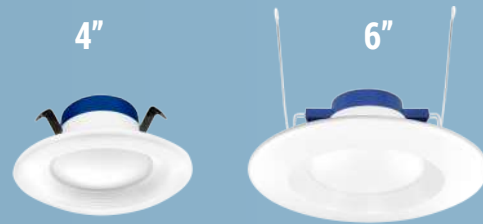

## DESCRIPTION

PC driver housing and Aluminum reflector with architectural white finish.  
Easy clip-in to existing can housing.  
Features color tunable technology lets the user choose between 2700K, 3000K, 3500K, 4000K, or 5000K.  
Damp-location rated, ideal for residential housings, hotels, corridors, home decoration, shopping malls, schools.  
Available size: 4", 6"