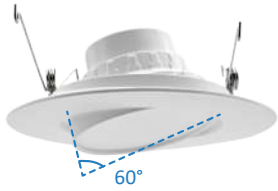

Catalog Number: _____ Project Name: _____ Note: _____ Date: _____ Type: _____

Maximum angle in vertical direction: 60°