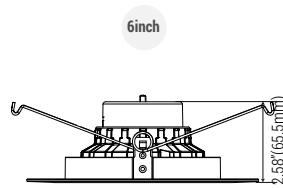

## LISTING

ETL Listed. Energy Star. Title24.

Catalog Number: \_\_\_\_\_ Project Name: \_\_\_\_\_ Note: \_\_\_\_\_ Date: \_\_\_\_\_ Type: \_\_\_\_\_

Maximum angle in vertical direction: 60°

Maximum angle in horizontal direction: 360°

### SIZE & DIMENSION