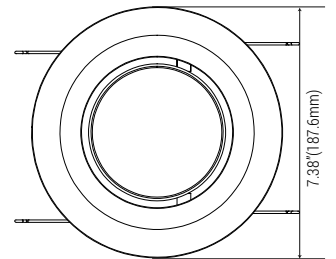

## LISTING

ETL Listed. Energy Star. Title24.

Catalog Number: \_\_\_\_\_ Project Name: \_\_\_\_\_ Note: \_\_\_\_\_ Date: \_\_\_\_\_ Type: \_\_\_\_\_

Maximum angle in vertical direction: 60°

Maximum angle in horizontal direction: 360°

### SIZE & DIMENSION