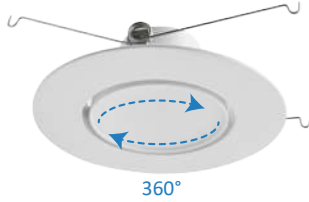

## LISTING

ETL Listed. Energy Star. Title24.

Catalog Number: \_\_\_\_\_ Project Name: \_\_\_\_\_ Note: \_\_\_\_\_ Date: \_\_\_\_\_ Type: \_\_\_\_\_

Maximum angle in vertical direction: 60°

Maximum angle in horizontal direction: 360°

### SIZE & DIMENSION