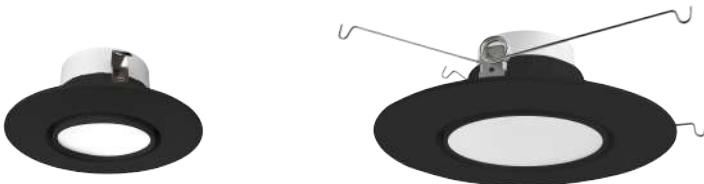

BLACK TRIM OPTION