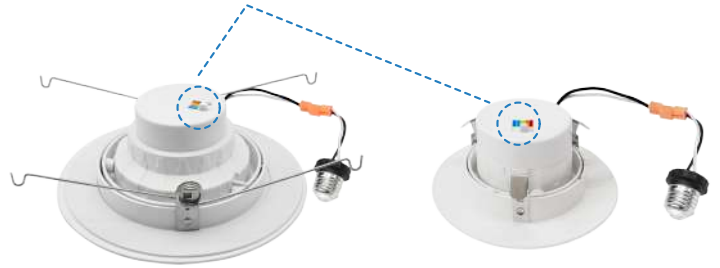

Selectable 5CCT: 2700K,3000K,3500K,4000K,5000K