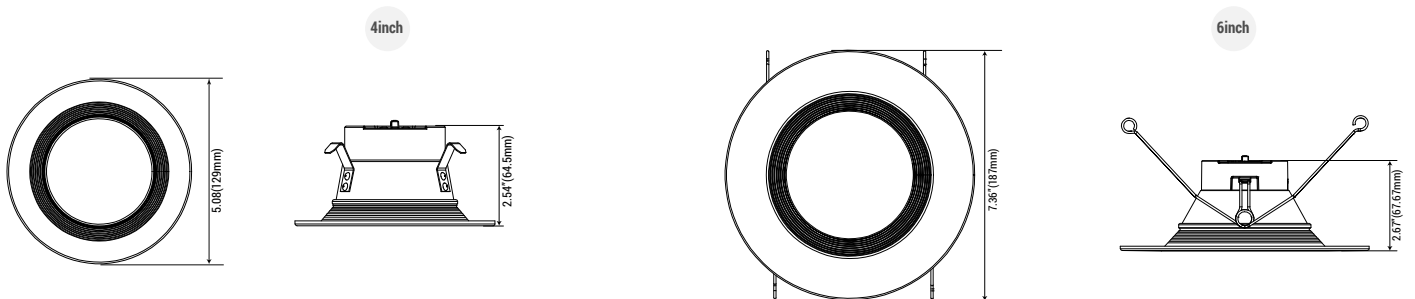

SIZE & DIMENSION

RECOMMENDED DIMMER

LUTRON				LEVITON	
TG-600PR-WH	TGCL-153PH-LA	SCL-153PH-WH	MSCL-OP153M	6672	
S-600PR-WH	SLV-600P-AL	GT-600P	MACL-153M//MA-R	6674	RNL06
CTCL-153PDH-WH	DV-600PR-WH	DVCL-153P	PD-6WCL	DSL06	IPL06