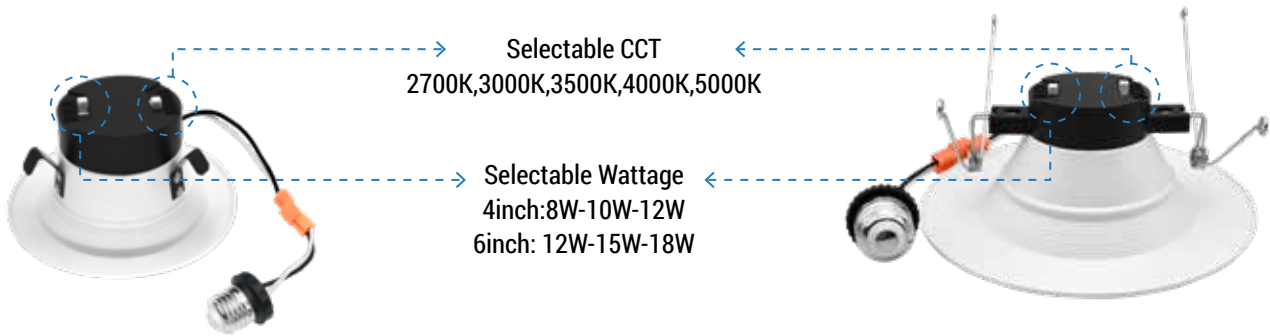

Catalog Number : Project Name : Note : Date : Type :

DESCRIPTION

PC driver housing and Aluminum reflector with architectural white finish.
Easy clip-in to existing can housing.
Features color tunable technology lets the user choose between 2700K, 3000K, 3500K, 4000K, or 5000K.
3 levels of adjustable wattage.
Damp-location rated, ideal for residential housings, hotels, corridors, home decoration, shopping malls, schools.
Available size: 4", 6"

INSTALLATION

Fit in 4, 5/6 inch compatible housing cans directly, no additional accessories are required.

DIMMING

Compatible with most triac dimmers to give user a smooth 100%-5% dimming to choose the desired brightness. Please check the recommended dimmer list in next page.

ELECTRICAL

This fixture is built with the highest quality 120V drivers, ensuring energy efficiency.

ENERGY SAVINGS

80% more energy savings than halogen lamps.

LISTING

ETL Listed. Energy Star. Title24.

Catalog Number: Project Name: Note: Date: Type: