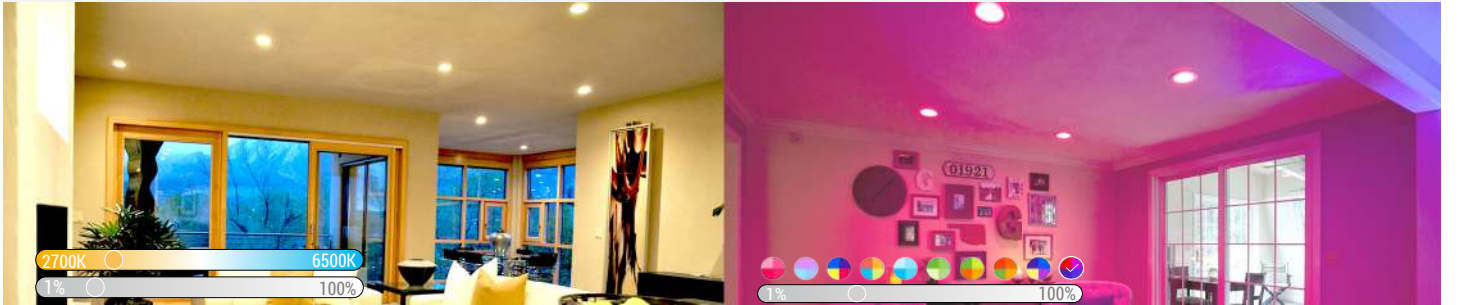

## LISTING

FCC.FCC-ID.

Catalog Number:      Project Name:      Note:      Date:      Type:

Control the light in groups.

Main light Color: Warm White+Cold White      Brightness can be adjusted from 1% to 100%.      Back light Color: RGB      Brightness can be adjusted from 1% to 100%.