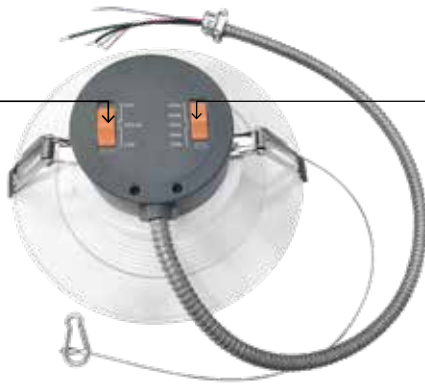

FEATURES

- High luminous efficacy, up to 100LM/W
- High quality Aluminium shell with frosted PC diffuser
- Color removable trim available (sold separately): Brushed nickel, Black, Bronze

INSTALLATION

Easy fit installation, spring-action housing clips. Suitable for most new constructions.

DIMMING

Supports 0-10V dimming from 100% to 10%.

ELECTRICAL

This fixture is built with the highest quality drivers, ensuring energy efficiency.

ENERGY SAVINGS

80% more energy savings than halogen lamps.

LISTING

ETL Listed. Energy Star. FCC.Title24.

Catalog Number : Project Name : Note : Date : Type :

Selectable wattage

- 4inch:6W-9W-12W
- 6inch:12W-17W-22W
- 8inch:17W-24W-30W
- 10inch:22W-30W-38W

Selectable CCT

2700K, 3000K, 3500K, 4000K, 5000K

Products view

DIMENSION

SIZE	HOLE SIZE
4inch	4 21/64" (110mm)
6inch	6 19/64" (160mm)
8inch	8 5/64" (205mm)
10inch	8 31/32" (228mm)

RECOMMENDED DIMMER	
LUTRON	LEGRAND
RMJS-8T-DV-B	
Diva DVSTV	
MS-Z101-WH	RH4FBL3PW
DVSTV-WH	