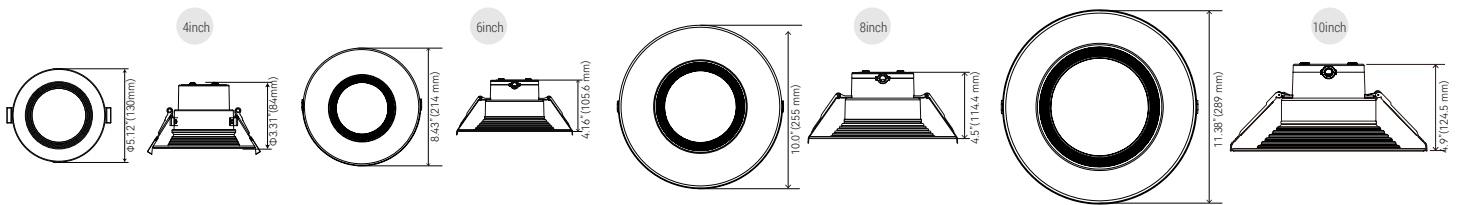

ETL Listed. Energy Star. FCC.Title24.

Catalog Number : Project Name : Note : Date : Type :

Selectable wattage

- 4inch:6W-9W-12W
- 6inch:12W-17W-22W
- 8inch:17W-24W-30W
- 10inch:22W-30W-38W

Selectable CCT

2700K, 3000K, 3500K, 4000K, 5000K

Products view

DIMENSION

SIZE	HOLE SIZE
4inch	4 21/64" (110mm)
6inch	6 19/64" (160mm)
8inch	8 5/64" (205mm)
10inch	8 31/32" (228mm)

RECOMMENDED DIMMER	
LUTRON	LEGRAND
RMJS-8T-DV-B	
Diva DVSTV	
MS-Z101-WH	RH4FBL3PW
DVSTV-WH	