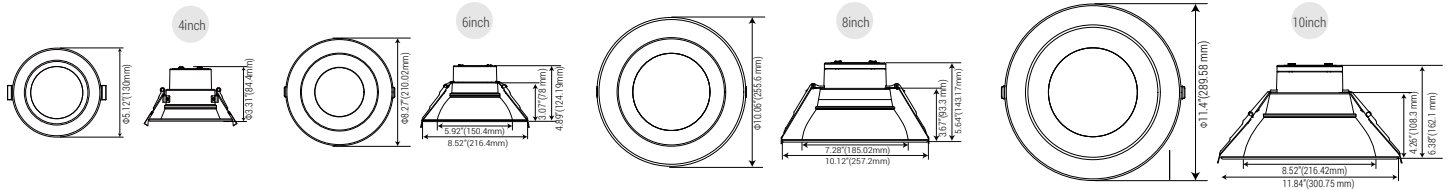

## LIGHTING SCHEMATIC

## ACCESSORIES

Hole cutout card

Wire nuts

## DIMENSION

SIZE	HOLE SIZE
4inch	4 21/64" (110mm)
6inch	6 19/64" (160mm)
8inch	8 5/64" (205mm)
10inch	8 31/32" (228mm)

RECOMMENDED DIMMER	
LUTRON	LEGRAND
RMJS-8T-DV-B	
Diva DVSTV	
MS-Z101-WH	RH4FBL3PW
DVSTV-WH	