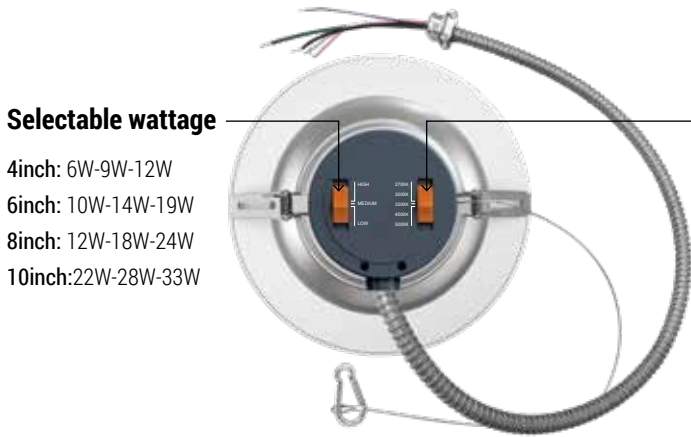

### Selectable wattage

- 4inch: 6W-9W-12W
- 6inch: 10W-14W-19W
- 8inch: 12W-18W-24W
- 10inch: 22W-28W-33W