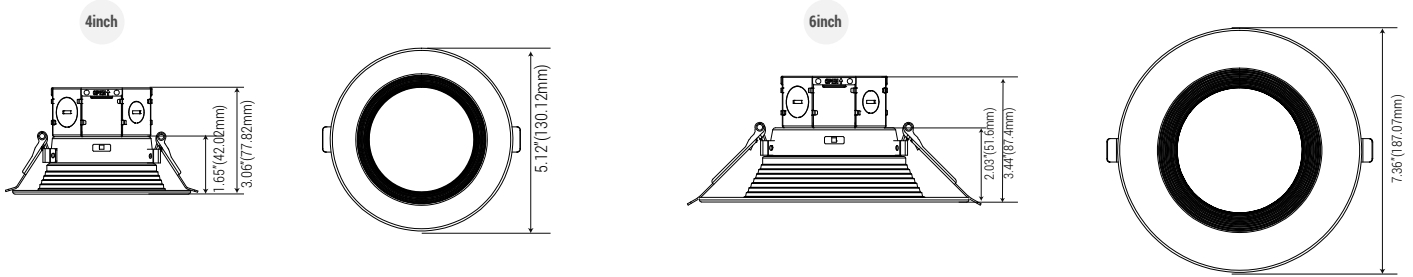

SIZE & DIMENSION

RECOMMENDED DIMMER

LUTRON				LEVITON	
TG-600PR-WH	TGCL-153PH-LA	SCL-153PH-WH	PD-6WCL	6672	
S-600PR-WH	SLV-600P-AL	GT-600P	MSCL-OP153M	6674	RNL06
CTCL-153PDH-WH	DV-600PR-WH	DVCL-153P	MACL-153M//MA-R	DSL06	IPL06