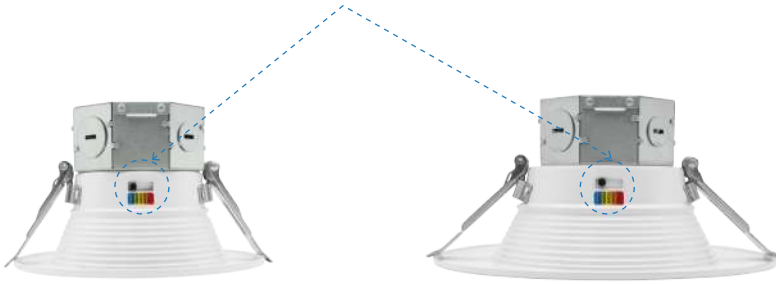

DESCRIPTION

This fixture has an integrated junction box, making installation quick and easy.
Design with a baffle trim.
Features color tunable technology lets the user choose between 2700K, 3000K, 3500K, 4000K, or 5000K.
Wet-location rated, ideal for retail lighting, commercial lighting, residential lighting, office lighting, kitchen lighting, bathroom lighting, basement lighting.

FEATURES

- Retrofits in existing incandescent can housing
- Suitable for Wet Locations
- IC rated for safe contact with insulation
- 90+ CRI, superior color rendering performance

INSTALLATION

No existing recessed housing or junction box required.
Suitable for most new constructions.
Simply connect the junction box wiring on the back of the recessed downlight to your light switch and place it into your ceiling.

ENERGY SAVINGS

80% more energy savings than halogen lamps.

LISTING

ETL Listed. Energy Star. Title24.

Catalog Number : Project Name : Note : Date : Type :

Selectable CCT: 2700K,3000K,3500K,4000K,5000K

Products view

SIZE & DIMENSION

RECOMMENDED DIMMER

LUTRON				LEVITON	
TG-600PR-WH	TGCL-153PH-LA	SCL-153PH-WH	PD-6WCL	6672	
S-600PR-WH	SLV-600P-AL	GT-600P	MSCL-OP153M	6674	RNL06
CTCL-153PDH-WH	DV-600PR-WH	DVCL-153P	MACL-153M//MA-R	DSL06	IPL06