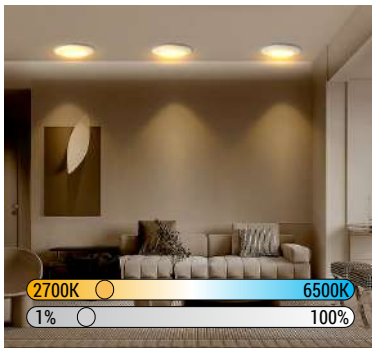

BASED ON SAMPLE SETTING. ACTUAL LUMENS MAY VARY.

MODEL#	SIZE	WATTAGE	CCT	MAX LUMENS
6HVCT12DWH-S	6inch	12W	6000K	1031Lm

TECHNICAL SPECIFICATION

VOLTAGE	120V
POWER FREQUENCY	60Hz
POWER FACTOR	>0.9
CCT	RGB+(2700K~6500K)
CRI	90
BEAM ANGLE	120°
MATERIAL	PC+Iron
LIFESPAN	≥50,000hours
OPERATING TEMP	(-4°F~ 113°F) -20~45 °C
DIMMABLE	Mobile APP Dimmable
RATING	Suitable for Wet Locations
WARRANTY	5 year limited

Color: Warm White+Cold White
Brightness can be adjusted from 1% to 100%.

Color: RGB
Brightness can be adjusted from 1% to 100%.

Work with Amazon Alexa / Google Home.

Timer function, setting lights on/off automatically.