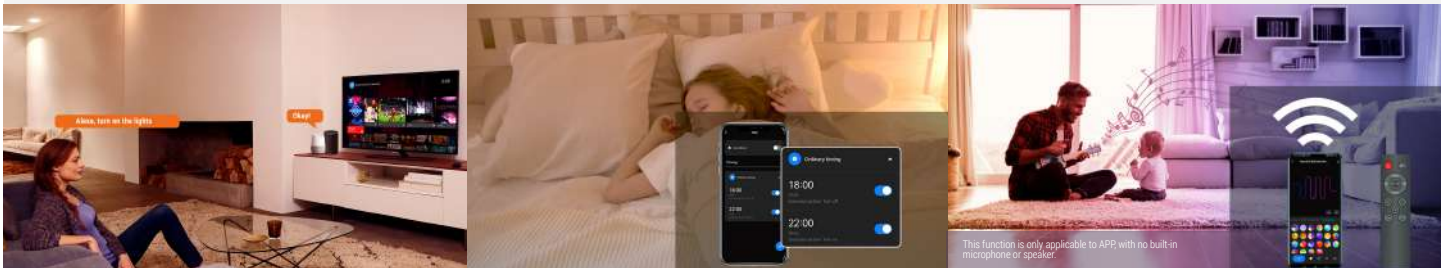

FEATURES

Download the "Smart Life" or "tuya" APP to connect and enjoy intelligent control.
 NOTE: Only support 2.4 GHz Wi-Fi.

- 16 million colors available.
- Support Bluetooth+WIFI+Voice control.
- Support remote control.
- Control the light in groups.
- Timer function, setting lights on/off automatically.
- Multi preset scene modes and DIY scenes to fits any occasions.

Back light Color: RGB
Brightness can be adjusted from 1% to 100%.

Main light Color: Warm White+Cold White
Brightness can be adjusted from 1% to 100%.

Control the light in groups.

Work with Amazon Alexa / Google Home.

Timer function, setting lights on/off automatically.

Music & Mic Sync, the smart recessed lighting can change the color with the beat of the music or the sound of the game.

Daily mode

Night light mode

Party mode