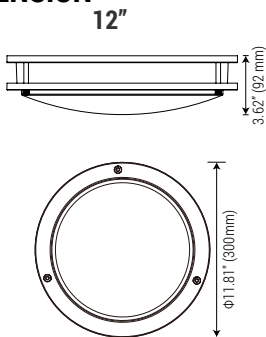

### PRODUCTS VIEW

### SURFACE MOUNTING INSTALLATION

**1.** Remove the bolt

**2.** Connect the wire, screw on the screw

**3.** Install the lampshade

**4.** Install the frame

**5.** Turn on the lights

**6.** Turn off the lights

### DIMENSION