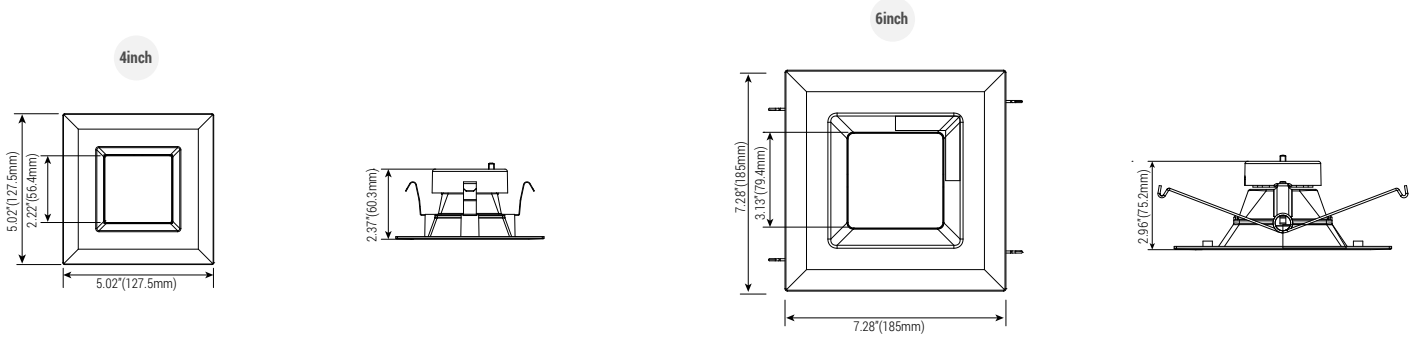

LISTING

ETL Listed.

Catalog Number : Project Name : Note : Date : Type :

Selectable CCT
2700K,3000K,3500K,4000K,5000K

SIZE & DIMENSION

RECOMMENDED DIMMER

LUTRON		LEVITON
TG-600PR-WH	SCL-153PH-WH	
S-600PR-WH	GT-600P	6672
CTCL-153PDH-WH	DVCL-153P	6674
TGCL-153PH-LA	MSCL-OP153M	IPL06
SLV-600P-AL	PD-6WCL	DSL06
DV-600PR-WH	MACL-153M//MA-R	RNL06