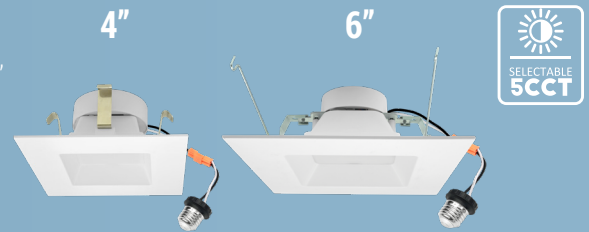

Catalog Number : _____ Project Name : _____ Note : _____ Date : _____ Type : _____

DESCRIPTION

Suitable for any retrofit or new building application, easy to install.

Features color tunable technology lets the user choose between 2700K, 3000K, 3500K, 4000K, or 5000K.

Damp-location rated, suitable for residential lighting such as kitchens, bedrooms, bathrooms, living rooms, etc. It is also suitable for commercial buildings such as offices, hotels, corridors, conference rooms, restaurants, subway stations, etc

Available size: 4", 6"

BASED ON SAMPLE SETTING. ACTUAL LUMENS MAY VARY.

MODEL#	SIZE	WATTAGE	5CCT	LUMENS
4HVCT10LSWH	4inch	10W	2700K	684Lm
			3000K	693Lm
			3500K	711Lm
			4000K	723Lm
			5000K	705Lm
MODEL#	SIZE	WATTAGE	5CCT	LUMENS
6HVCT15LSWH	6inch	15W	2700K	954Lm
			3000K	973Lm
			3500K	991Lm
			4000K	1008Lm
			5000K	987Lm

TECHNICAL SPECIFICATION

VOLTAGE	120V
POWER FREQUENCY	60Hz
POWER FACTOR	>0.9
5CCT	2700K | 3000K | 3500K | 4000K | 5000K
CRI	90
BEAM ANGLE	100°
MATERIAL	AL+PC
LIFESPAN	≥50,000hours
OPERATING TEMP	(-4°F~ 113°F) -20~45°C
DIMMABLE	Triac Dimming
RATING	Suitable for Damp Locations
WARRANTY	5 year limited

FEATURES

- Perfect for retrofit jobs
- No tools required for installation
- Emits evenly, without halo or shadows
- Continuous dimming from 100% to 5% with many Triac Dimmers
- Built-in Driver

INSTALLATION

Fit in 4 , 6 inch compatible housing cans directly, no additional accessories are required.

DIMMING

Compatible with most triac dimmers to give user a smooth 100%-5% dimming to choose the desired brightness.

Please check the recommended dimmer list in next page.

ELECTRICAL

This fixture is built with the highest quality 120V drivers, ensuring energy efficiency.

ENERGY SAVINGS

80% more energy savings than halogen lamps.

LISTING

ETL Listed.