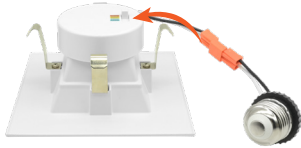

LISTING

ETL Listed.

Catalog Number : Project Name : Note : Date : Type :

Selectable CCT
2700K,3000K,3500K,4000K,5000K

SIZE & DIMENSION

RECOMMENDED DIMMER

LUTRON		LEVITON
TG-600PR-WH	SCL-153PH-WH	
S-600PR-WH	GT-600P	6672
CTCL-153PDH-WH	DVCL-153P	6674
TGCL-153PH-LA	MSCL-OP153M	IPL06
SLV-600P-AL	PD-6WCL	DSL06
DV-600PR-WH	MACL-153M//MA-R	RNL06