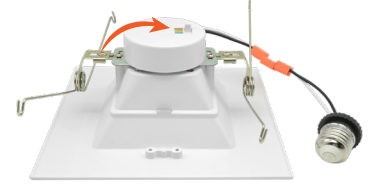

LISTING

ETL Listed.

Catalog Number : Project Name : Note : Date : Type :

Selectable CCT
2700K,3000K,3500K,4000K,5000K

SIZE & DIMENSION

RECOMMENDED DIMMER

LUTRON		LEVITON
TG-600PR-WH	SCL-153PH-WH	
S-600PR-WH	GT-600P	6672
CTCL-153PDH-WH	DVCL-153P	6674
TGCL-153PH-LA	MSCL-OP153M	IPL06
SLV-600P-AL	PD-6WCL	DSL06
DV-600PR-WH	MACL-153M//MA-R	RNL06