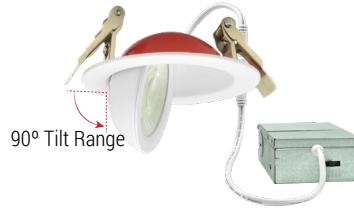

Catalog Number :   Project Name :   Note :   Date :   Type :

SIZE & DIMENSION & HOLE SIZE

SIZE	DIMENSION		HOLE SIZE
3inch		Φ4 21/64"(110mm)	
4inch		Φ6 19/64"(160mm)	

RECOMMENDED DIMMER

LUTRON				LEVITON	
TG-600PR-WH	TGCL-153PH-LA	SCL-153PH-WH	MSCL-OP153M	6672	
S-600PR-WH	SLV-600P-AL	GT-600P	MACL-153M//MA-R	6674	RNL06
CTCL-153PDH-WH	DV-600PR-WH	DVCL-153P	PD-6WCL	DSL06	IPL06