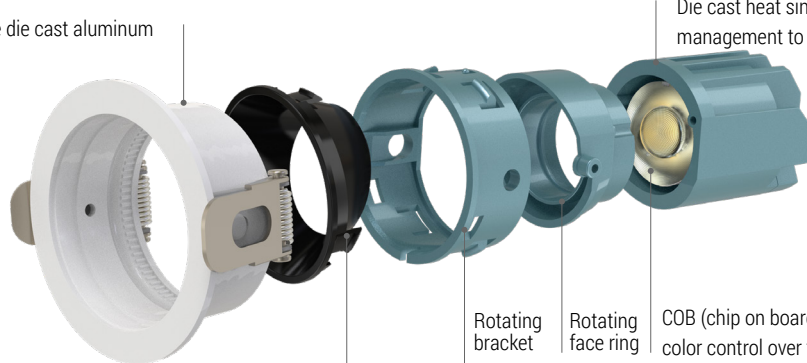

MODEL	WATTAGE	LUMEN
2EGCT09GWBRT	9W	630lm

MODEL	WATTAGE	LUMEN
3EGCT12GWBRT	12W	860lm

MODEL	WATTAGE	LUMEN
4EGCT18GWBRT	18W	1260lm

Catalog Number : Project Name : Note : Date : Type :

360° Rotation

20° Tilt Range

Narrow light angle optional: 15°, 24°, 38°

Finishing section trims are durable die cast aluminum with precision painted finish.

Die cast heat sinks provide optimized passive thermal management to maximize LED lumen maintenance.

Reflector
It is suitable for small narrow light, narrow light, large narrow light.

Rotating bracket Rotating face ring COB (chip on board) provides long useful life with precise color control over time.

The precise rotating bracket is placed on the rotating surface ring, allowing the lamp body to rotate 360 degrees and tilt at an angle

Size	Dimension		Power	Hole Cutout
2inch			9W	
3inch			12W	
4inch			18W	