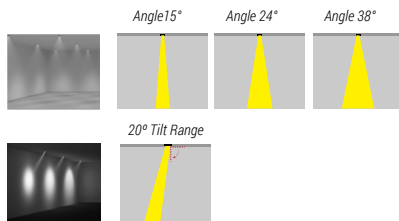

FEATURES

- Professional optical lens, uniform light
- Powder coated surface treatment is durable and not easy to fall off
- Excellent aluminum reflector offers even and better light color, bringing visual comfort
- Tilting gimbal light source for directional lighting