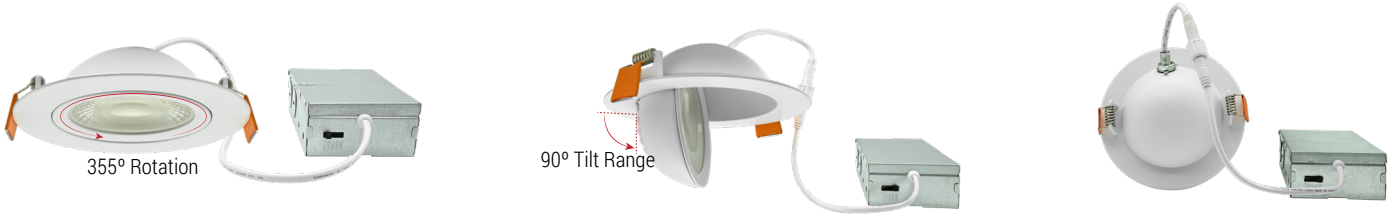

Catalog Number: _____ Project Name: _____ Note: _____ Date: _____ Type: _____

DESCRIPTION

With color adjustable and features 355° rotation, 90° tilt, and a narrow 36° beam angle to highlight architectural or artistic elements in your home.

Suitable for Wet Location.

Ideal for both commercial and residential lighting, and are optimal for sloped ceilings, wall washing and general purpose lighting.

BASED ON SAMPLE SETTING. ACTUAL LUMENS MAY VARY.

FEATURES

- Aluminum die-cast body with adjustable gimbal
- Spring loaded retention arms allow for easy installation into ceilings
- Tilting gimbal light source for directional lighting

INSTALLATION

No existing recessed housing or junction box required.
 Suitable for most new constructions.
 Install J-Box in ceiling beam, and insert light right into drywall opening.

ENERGY SAVINGS

80% more energy savings than halogen lamps.

LISTING

ETL Listed.

COLOR OPTIONS

Catalog Number: Project Name: Note: Date: Type:

SIZE & DIMENSION & HOLE SIZE

SIZE	DIMENSION			HOLE SIZE
2inch				
3inch				
4inch				
6inch				