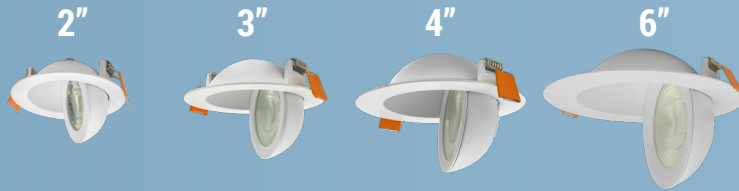

Catalog Number: _____ Project Name: _____ Note: _____ Date: _____ Type: _____

DESCRIPTION

With color adjustable and features 355° rotation, 90° tilt, and a narrow 36° beam angle to highlight architectural or artistic elements in your home.

Suitable for Wet Location.

Ideal for both commercial and residential lighting, and are optimal for sloped ceilings, wall washing and general purpose lighting.

BASED ON SAMPLE SETTING. ACTUAL LUMENS MAY VARY.

MODEL#	SIZE	WATTAGE	5CCT	LUMENS
2EJCT05GRWH	2inch	5W	2700K	376Lm
			3000K	388Lm
			3500K	395Lm
			4000K	403Lm
			5000K	390Lm

MODEL#	SIZE	WATTAGE	5CCT	LUMENS
3EJCT06GRWH	3inch	6W	2700K	467Lm
			3000K	500Lm
			3500K	518Lm
			4000K	519Lm
			5000K	488Lm

FEATURES

- Aluminum die-cast body with adjustable gimbal
- Spring loaded retention arms allow for easy installation into ceilings
- Tilting gimbal light source for directional lighting

INSTALLATION

No existing recessed housing or junction box required.
 Suitable for most new constructions.
 Install J-Box in ceiling beam, and insert light right into drywall opening.