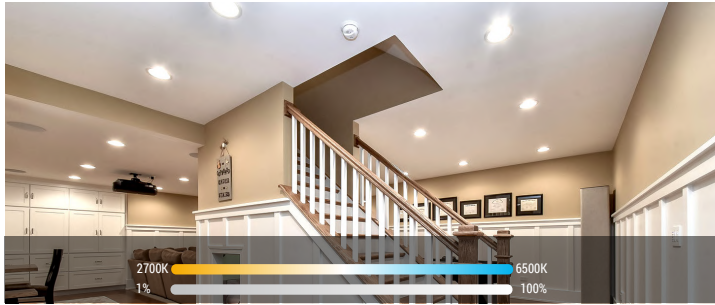

Catalog Number: Project Name: Note: Date: Type:

DESCRIPTION

Smart slim panel only 0.37" thickness.
 Support remotely control, when you go out and forget to turn off the lights, open your phone to easily turn off the lights.
 Support voice system control, free your hands and turn off lights easily in everywhere at home.
 Color: RGB+Warm White+Cold White
 Suitable for Wet Locations, perfect for new construction project: entrance, hallways, kitchens, bathrooms, closets, laundry, porches and garage work rooms and more.
 Available size: 4", 6"

Color: Warm White+Cold White
Brightness can be adjusted from 1% to 100%.

Control the light in groups.

Color: RGB
Brightness can be adjusted from 1% to 100%.

Work with Amazon Alexa / Google Home.

Timer function, setting lights on/off automatically.