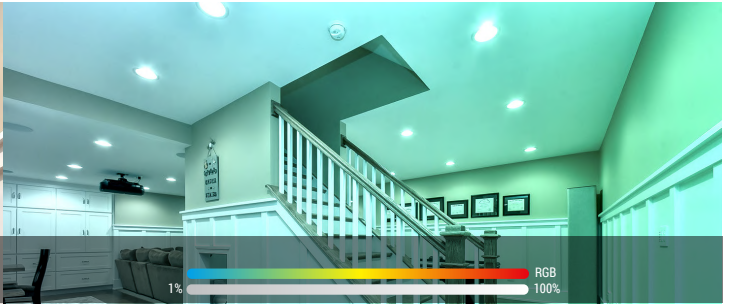

Catalog Number: Project Name: Note: Date: Type:

DESCRIPTION

Smart slim panel only 0.37" thickness.
 Support remotely control, when you go out and forget to turn off the lights, open your phone to easily turn off the lights.
 Support voice system control, free your hands and turn off lights easily in everywhere at home.
 Color: RGB+Warm White+Cold White
 Suitable for Wet Locations, perfect for new construction project: entrance, hallways, kitchens, bathrooms, closets, laundry, porches and garage work rooms and more.
 Available size: 4", 6"

Color: Warm White+Cold White
Brightness can be adjusted from 1% to 100%.

Control the light in groups.

Color: RGB
Brightness can be adjusted from 1% to 100%.

Work with Amazon Alexa / Google Home.

Timer function, setting lights on/off automatically.