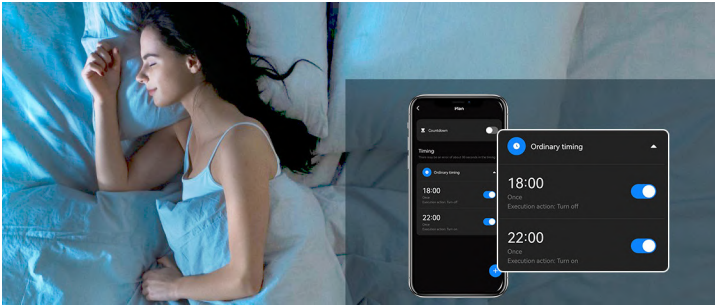

SIZE & DIMENSION & HOLE CUTOUT

Size	Dimension	Hole Cutout
3inch		
4inch		
6inch		
8inch