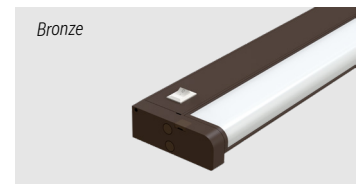

## Color optional

Catalog Number :      Project Name :      Note :      Date :      Type :

Premium swivel under cabinet light with 65° swivel lens is perfect for directional lighting or hidden backlight.